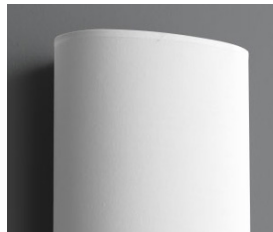

BEACON Wall Sconce
3-587-xxx

oxygen

FIXTURE TYPE _____ LOCATION _____

PROJECT _____ DATE _____

-95 Old World

-24 Satin Nickel

-1 White Cotton

-2 Matte White Acrylic

LIGHT SOURCE	1 x 10.1W LED, 3000K, CRI 90
LUMINAIRE POWER	12.4W at 120V
RATED LIFE	60000 hr RL
OPTIONAL COLOR TEMPERATURES	2700K, 3500K, 4000K
LUMEN OUTPUT	Delivered: (-1) Fabric: 668 lm (LM-79) (-2) Acrylic: 441 lm (LM-79)
INPUT VOLTAGE	120V to 277V AC, 50/60Hz
DRIVER OUTPUT	350mA, 14.7W max power
DIMMING	TRIAC and ELV dimming at 120V AC; 0-10V dimming, 100% to 1% current output
CONSTRUCTION	Plated Steel and Acrylic /or Fabric
DIFFUSER/ METAL FINISHES	(-124) White Cotton / Satin Nickel (-195) White Cotton / Old World (-224) Matte White Acrylic / Satin Nickel (-295) Matte White Acrylic / Old World
MOUNTING	4" Octagonal J-Box
STANDARDS	UL Dry/Damp listed, ADA Compliant, Conforms to UL STD 1598, Certified CAN/CSA STD C22.2 No 250.0.

DIMENSIONS

W:	7.00"
H:	16.50"
Ext:	3.75"
M.C:	4.50" From top of fixture

Order example for standard fixture:
3-587-124 {x- Voltage - xxx-Sequence # - x-Diffuser - xx-Finish}
3: 120V to 277V
 Order example for optional color temperatures: **3-587-27124**
27: 2700K, **35:** 3500K, **40:** 4000K