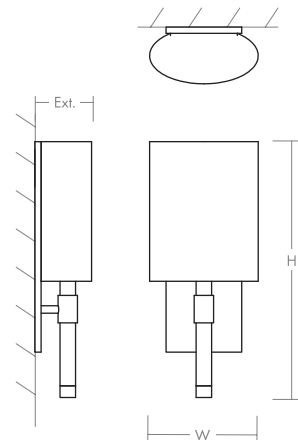

BEACON Wall Sconce
3-587-xxx

oxygen

FIXTURE TYPE _____ LOCATION _____

PROJECT _____ DATE _____

-95 Old World

-24 Satin Nickel

-1 White Cotton

-2 Matte White Acrylic

LIGHT SOURCE	1 x 10.1W LED, 3000K, CRI 90
LUMINAIRE POWER	12.4W at 120V
RATED LIFE	60000 hr RL
OPTIONAL COLOR TEMPERATURES	2700K, 3500K, 4000K
LUMEN OUTPUT	Delivered: (-1) Fabric: 668 lm (LM-79) (-2) Acrylic: 441 lm (LM-79)
INPUT VOLTAGE	120V to 277V AC, 50/60Hz
DRIVER OUTPUT	350mA, 14.7W max power
DIMMING	TRIAC and ELV dimming at 120V AC; 0-10V dimming, 100% to 1% current output
CONSTRUCTION	Plated Steel and Acrylic /or Fabric
DIFFUSER/ METAL FINISHES	(-124) White Cotton / Satin Nickel (-195) White Cotton / Old World (-224) Matte White Acrylic / Satin Nickel (-295) Matte White Acrylic / Old World
MOUNTING	4" Octagonal J-Box
STANDARDS	UL Dry/Damp listed, ADA Compliant, Conforms to UL STD 1598, Certified CAN/CSA STD C22.2 No 250.0.

DIMENSIONS

W:	7.00"
H:	16.50"
Ext:	3.75"
M.C:	4.50" From top of fixture

Order example for standard fixture:
3-587-124 {x- Voltage - xxx-Sequence # - x-Diffuser - xx-Finish}
3: 120V to 277V
 Order example for optional color temperatures: **3-587-27124**
27: 2700K, **35:** 3500K, **40:** 4000K